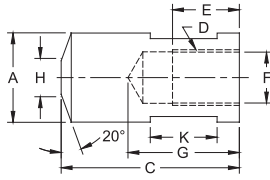

FEMALE TRUNCATED

CMW®3 FEMALE THREADED ELECTRODES

CMW®3 PART No.	Type	O.A.L. C	Thread D	Major Dia. A	Thread Depth E	Water Hole Depth G	Water Hole Dia. F	Over Wrench Flats	Wrench Flat Length K	Welding Face Dia. H
336508	Female Flat	2	5/8-18	1	3/4	1-1/4	37/64	7/8	3/4	1
336510				1-1/4				1	3/4	1-1/4
336512				1-1/2				7/8	1-1/2	
326508	Female Truncat.	2	5/8-18	1	3/4	1-1/4	37/64	7/8	3/4	3/8
326510				1-1/4				1	3/4	1/2
326512				1-1/2				7/8	5/8