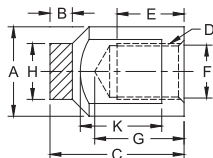

CMW®3 PART No.	Type	O.A.L. C	Thread D	Major Dia. A	Thread Depth E	Water Hole Depth G	Water Hole Dia. F	Over Wrench Flats	Wrench Flat Length K	Welding Face Dia. H
336508	Female Flat	2	5/8-18	1	3/4	1-1/4	37/64	7/8	3/4	1
336510				1-1/4				1	3/4	1-1/4
336512				1-1/2				7/8	1-1/2	
326508	Female Truncat.	2	5/8-18	1	3/4	1-1/4	37/64	7/8	3/4	3/8
326510				1-1/4				1	3/4	1/2
326512				1-1/2				7/8	5/8	

MALE FLAT

MALE TRUNCATED

CMW®3 MALE THREADED ELECTRODES

CMW®3 PART No.	Type	O.A.L. C	Thread D	Major Dia. A	Thread Depth E	Water Hole Depth G	Water Hole Dia. F	Over Wrench Flats	Wrench Flat Length K	Welding Face Dia. H	
330507	Male Flat	2	5/8-18	7/8	9/16	1-1/4	5/16	3/4	5/8	7/8	
330508			5/8-18	1	9/16		5/16	7/8	5/8	1	
335506			5/8-11	3/4	15/32		5/16	5/8	1/2	3/4	3/4
335507			5/8-11	7/8	15/32		5/16	3/4	3/4	7/8	
335508	Male Truncat.	2	3/4-10	1	5/8	1-1/4	3/8	7/8	7/8	1	
335510			3/4-10	1-1/4	5/8		3/8	1	3/4	1-1/4	
335512			7/8-9	1-1/2	3/4		1/2	1-1/4	7/8	1-1/2	
325506	Male Truncat.	2	5/8-11	3/4	15/32	1-1/4	5/16	5/8	1/2	1/4	
325507			5/8-11	7/8	15/32		5/16	3/4	5/8	5/16	
325508			3/4-10	1	5/8		3/8	7/8	5/8	3/8	
325510			3/4-10	1-1/4	5/8		3/8	1	3/4	1/2	

ELKONITE® FACED FEMALE FLAT

ELKONITE® FACED FEMALE CENTERED

ELKONITE® FACED MALE CENTERED

ELKONITE® FACED MALE & FEMALE THREADED ELECTRODES

ELKONITE® 10W3 PART No.	Type	O.A.L. C	Thread D	Major Dia. A	Thread Depth E	Water Hole Depth G	Water Hole Dia. F	Over Wrench Flats	Wrench Flat Length K	Welding Face Dia. H	ELKONITE® Thickness B
636308	Female Flat	1-1/2	5/8-18	1	3/4	1	37/64	7/8	1/2	1	1/4
636310				1-1/4				1	1/2	1-1/4	
636312				1-1/2				7/8	1-1/2		
626308	Female Centered	1-1/2	5/8-18	1	3/4	1	37/64	7/8	13/16	5/8	1/4
626310				1-1/4				1	11/16	5/8	
620307	Male Centered	1-1/2	5/8-18	7/8	9/16	1	5/16	3/4	3/4	1/2	1/4
625206		1-1/4	5/8-11	3/4	15/32	7/8	5/16	5/8	3/4	1/2	3/16
625308		1-5/8	3/4-10	1	5/8	1-3/16	3/8	7/8	7/8	5/8	1/4