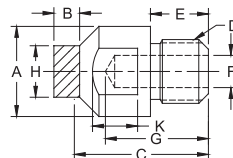

CMW®3 PART No.	Type	O.A.L. C	Thread D	Major Dia. A	Thread Depth E	Water Hole Depth G	Water Hole Dia. F	Over Wrench Flats	Wrench Flat Length K	Welding Face Dia. H
336508	Female Flat	2	5/8-18	1	3/4	1-1/4	37/64	7/8	3/4	1
336510				1-1/4				1	3/4	1-1/4
336512				1-1/2				7/8	1-1/2	
326508	Female Truncat.	2	5/8-18	1	3/4	1-1/4	37/64	7/8	3/4	3/8
326510				1-1/4				1	3/4	1/2
326512				1-1/2				7/8	5/8	

MALE FLAT

MALE TRUNCATED

CMW®3 MALE THREADED ELECTRODES

CMW®3 PART No.	Type	O.A.L. C	Thread D	Major Dia. A	Thread Depth E	Water Hole Depth G	Water Hole Dia. F	Over Wrench Flats	Wrench Flat Length K	Welding Face Dia. H	
330507	Male Flat	2	5/8-18	7/8	9/16	1-1/4	5/16	3/4	5/8	7/8	
330508			5/8-18	1	9/16		5/16	7/8	5/8	1	
335506			5/8-11	3/4	15/32		5/16	5/8	1/2	3/4	3/4
335507			5/8-11	7/8	15/32		5/16	3/4	3/4	7/8	
335508	Male Truncat.	2	3/4-10	1	5/8	1-1/4	3/8	7/8	7/8	1	
335510			3/4-10	1-1/4	5/8		3/8	1	3/4	1-1/4	
335512			7/8-9	1-1/2	3/4		1/2	1-1/4	7/8	1-1/2	
325506	Male Truncat.	2	5/8-11	3/4	15/32	1-1/4	5/16	5/8	1/2	1/4	
325507			5/8-11	7/8	15/32		5/16	3/4	5/8	5/16	
325508			3/4-10	1	5/8		3/8	7/8	5/8	3/8	
325510			3/4-10	1-1/4	5/8		3/8	1	3/4	1/2	

ELKONITE® FACED FEMALE FLAT

ELKONITE® FACED FEMALE CENTERED

ELKONITE® FACED MALE CENTERED

ELKONITE® FACED MALE & FEMALE THREADED ELECTRODES

ELKONITE® 10W3 PART No.	Type	O.A.L. C	Thread D	Major Dia. A	Thread Depth E	Water Hole Depth G	Water Hole Dia. F	Over Wrench Flats	Wrench Flat Length K	Welding Face Dia. H	ELKONITE® Thickness B
636308	Female Flat	1-1/2	5/8-18	1	3/4	1	37/64	7/8	1/2	1	1/4
636310				1-1/4				1	1/2	1-1/4	
636312				1-1/2				7/8	1-1/2		
626308	Female Centered	1-1/2	5/8-18	1	3/4	1	37/64	7/8	13/16	5/8	1/4
626310				1-1/4				1	11/16	5/8	
620307	Male Centered	1-1/2	5/8-18	7/8	9/16	1	5/16	3/4	3/4	1/2	1/4
625206		1-1/4	5/8-11	3/4	15/32	7/8	5/16	5/8	3/4	1/2	3/16
625308		1-5/8	3/4-10	1	5/8	1-3/16	3/8	7/8	7/8	5/8	1/4