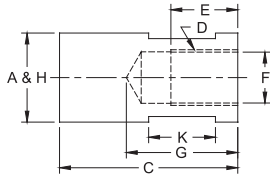

THREADED ELECTRODES

Phone: 866-634-8884

Fax: 866-239-6995

Email: cmw@cmwinc.com

THREADED ELECTRODES

FEMALE FLAT