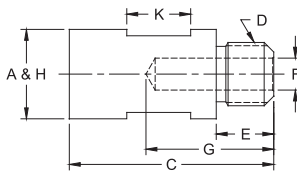

CMW®3 PART No.	Type	O.A.L. C	Thread D	Major Dia. A	Thread Depth E	Water Hole Depth G	Water Hole Dia. F	Over Wrench Flats	Wrench Flat Length K	Welding Face Dia. H
336508	Female Flat	2	5/8-18	1	3/4	1-1/4	37/64	7/8	3/4	1
336510				1-1/4				1	3/4	1-1/4
336512				1-1/2				7/8	1-1/2	
326508	Female Truncat.	2	5/8-18	1	3/4	1-1/4	37/64	7/8	3/4	3/8
326510				1-1/4				1	3/4	1/2
326512				1-1/2				7/8	5/8	

MALE FLAT

MALE TRUNCATED

CMW®3 MALE THREADED ELECTRODES

CMW®3 PART No.	Type	O.A.L. C	Thread D	Major Dia. A	Thread Depth E	Water Hole Depth G	Water Hole Dia. F	Over Wrench Flats	Wrench Flat Length K	Welding Face Dia. H	
330507	Male Flat	2	5/8-18	7/8	9/16	1-1/4	5/16	3/4	5/8	7/8	
330508			5/8-18	1	9/16		5/16	7/8	5/8	1	
335506			5/8-11	3/4	15/32		5/16	5/8	1/2	3/4	3/4
335507			5/8-11	7/8	15/32		5/16	3/4	3/4	7/8	
335508	Male Truncat.	2	3/4-10	1	5/8	1-1/4	3/8	7/8	7/8	1	
335510			3/4-10	1-1/4	5/8		3/8	1	3/4	1-1/4	
335512			7/8-9	1-1/2	3/4		1/2	1-1/4	7/8	1-1/2	
325506	Male Truncat.	2	5/8-11	3/4	15/32	1-1/4	5/16	5/8	1/2	1/4	
325507			5/8-11	7/8	15/32		5/16	3/4	5/8	5/16	
325508			3/4-10	1	5/8		3/8	7/8	5/8	3/8	
325510			3/4-10	1-1/4	5/8		3/8	1	3/4	1/2	

ELKONITE® FACED FEMALE FLAT

ELKONITE® FACED FEMALE CENTERED

ELKONITE® FACED MALE CENTERED

ELKONITE® FACED MALE & FEMALE THREADED ELECTRODES

ELKONITE® 10W3 PART No.	Type	O.A.L. C	Thread D	Major Dia. A	Thread Depth E	Water Hole Depth G	Water Hole Dia. F	Over Wrench Flats	Wrench Flat Length K	Welding Face Dia. H	ELKONITE® Thickness B
636308	Female Flat	1-1/2	5/8-18	1	3/4	1	37/64	7/8	1/2	1	1/4
636310				1-1/4				1	1/2	1-1/4	
636312				1-1/2				7/8	1-1/2		
626308	Female Centered	1-1/2	5/8-18	1	3/4	1	37/64	7/8	13/16	5/8	1/4
626310				1-1/4				1	11/16	5/8	
620307	Male Centered	1-1/2	5/8-18	7/8	9/16	1	5/16	3/4	3/4	1/2	1/4
625206		1-1/4	5/8-11	3/4	15/32	7/8	5/16	5/8	3/4	1/2	3/16
625308		1-5/8	3/4-10	1	5/8	1-3/16	3/8	7/8	7/8	5/8	1/4