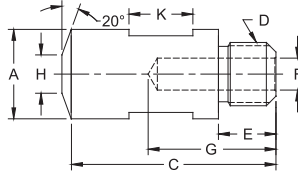

CMW®3 PART No.	Type	O.A.L. C	Thread D	Major Dia. A	Thread Depth E	Water Hole Depth G	Water Hole Dia. F	Over Wrench Flats	Wrench Flat Length K	Welding Face Dia. H
336508	Female Flat	2	5/8-18	1	3/4	1-1/4	37/64	7/8	3/4	1
336510				1-1/4				1	3/4	1-1/4
336512				1-1/2				7/8	1-1/2	
326508	Female Truncat.	2	5/8-18	1	3/4	1-1/4	37/64	7/8	3/4	3/8
326510				1-1/4				1	3/4	1/2
326512				1-1/2				7/8	5/8	

MALE FLAT

MALE TRUNCATED

CMW®3 MALE THREADED ELECTRODES

CMW®3 PART No.	Type	O.A.L. C	Thread D	Major Dia. A	Thread Depth E	Water Hole Depth G	Water Hole Dia. F	Over Wrench Flats	Wrench Flat Length K	Welding Face Dia. H	
330507	Male Flat	2	5/8-18	7/8	9/16	1-1/4	5/16	3/4	5/8	7/8	
330508			5/8-18	1	9/16		5/16	7/8	5/8	1	
335506			5/8-11	3/4	15/32		5/16	5/8	1/2	3/4	3/4
335507			5/8-11	7/8	15/32		5/16	3/4	3/4	7/8	
335508	Male Truncat.	2	3/4-10	1	5/8	1-1/4	3/8	7/8	7/8	1	
335510			3/4-10	1-1/4	5/8		3/8	1	3/4	1-1/4	
335512			7/8-9	1-1/2	3/4		1/2	1-1/4	7/8	1-1/2	
325506	Male Truncat.	2	5/8-11	3/4	15/32	1-1/4	5/16	5/8	1/2	1/4	
325507			5/8-11	7/8	15/32		5/16	3/4	5/8	5/16	
325508			3/4-10	1	5/8		3/8	7/8	5/8	3/8	
325510			3/4-10	1-1/4	5/8		3/8	1	3/4	1/2	

ELKONITE® FACED FEMALE FLAT

ELKONITE® FACED FEMALE CENTERED

ELKONITE® FACED MALE CENTERED

ELKONITE® FACED MALE & FEMALE THREADED ELECTRODES

ELKONITE® 10W3 PART No.	Type	O.A.L. C	Thread D	Major Dia. A	Thread Depth E	Water Hole Depth G	Water Hole Dia. F	Over Wrench Flats	Wrench Flat Length K	Welding Face Dia. H	ELKONITE® Thickness B
636308	Female Flat	1-1/2	5/8-18	1	3/4	1	37/64	7/8	1/2	1	1/4
636310				1-1/4				1	1/2	1-1/4	
636312				1-1/2				7/8	1-1/2		
626308	Female Centered	1-1/2	5/8-18	1	3/4	1	37/64	7/8	13/16	5/8	1/4
626310				1-1/4				1	11/16	5/8	
620307	Male Centered	1-1/2	5/8-18	7/8	9/16	1	5/16	3/4	3/4	1/2	1/4
625206		1-1/4	5/8-11	3/4	15/32	7/8	5/16	5/8	3/4	1/2	3/16
625308		1-5/8	3/4-10	1	5/8	1-3/16	3/8	7/8	7/8	5/8	1/4