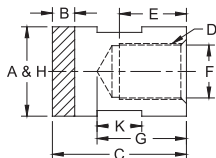

CMW®3 PART No.	Type	O.A.L. C	Thread D	Major Dia. A	Thread Depth E	Water Hole Depth G	Water Hole Dia. F	Over Wrench Flats	Wrench Flat Length K	Welding Face Dia. H
336508	Female Flat	2	5/8-18	1	3/4	1-1/4	37/64	7/8	3/4	1
336510				1-1/4				1	3/4	1-1/4
336512				1-1/2				7/8	1-1/2	
326508	Female Truncat.	2	5/8-18	1	3/4	1-1/4	37/64	7/8	3/4	3/8
326510				1-1/4				1	3/4	1/2
326512				1-1/2				7/8	5/8	

MALE FLAT

MALE TRUNCATED

CMW®3 MALE THREADED ELECTRODES

CMW®3 PART No.	Type	O.A.L. C	Thread D	Major Dia. A	Thread Depth E	Water Hole Depth G	Water Hole Dia. F	Over Wrench Flats	Wrench Flat Length K	Welding Face Dia. H	
330507	Male Flat	2	5/8-18	7/8	9/16	1-1/4	5/16	3/4	5/8	7/8	
330508			5/8-18	1	9/16		5/16	7/8	5/8	1	
335506			5/8-11	3/4	15/32		5/16	5/8	1/2	3/4	3/4
335507			5/8-11	7/8	15/32		5/16	3/4	3/4	7/8	
335508	Male Truncat.	2	3/4-10	1	5/8	1-1/4	3/8	7/8	7/8	1	
335510			3/4-10	1-1/4	5/8		3/8	1	3/4	1-1/4	
335512			7/8-9	1-1/2	3/4		1/2	1-1/4	7/8	1-1/2	
325506	Male Truncat.	2	5/8-11	3/4	15/32	1-1/4	5/16	5/8	1/2	1/4	
325507			5/8-11	7/8	15/32		5/16	3/4	5/8	5/16	
325508			3/4-10	1	5/8		3/8	7/8	5/8	3/8	
325510			3/4-10	1-1/4	5/8		3/8	1	3/4	1/2	

ELKONITE® FACED FEMALE FLAT

ELKONITE® FACED FEMALE CENTERED

ELKONITE® FACED MALE CENTERED

ELKONITE® FACED MALE & FEMALE THREADED ELECTRODES

ELKONITE® 10W3 PART No.	Type	O.A.L. C	Thread D	Major Dia. A	Thread Depth E	Water Hole Depth G	Water Hole Dia. F	Over Wrench Flats	Wrench Flat Length K	Welding Face Dia. H	ELKONITE® Thickness B
636308	Female Flat	1-1/2	5/8-18	1	3/4	1	37/64	7/8	1/2	1	1/4
636310				1-1/4				1	1/2	1-1/4	
636312				1-1/2				7/8	1-1/2		
626308	Female Centered	1-1/2	5/8-18	1	3/4	1	37/64	7/8	13/16	5/8	1/4
626310				1-1/4				1	11/16	5/8	
620307	Male Centered	1-1/2	5/8-18	7/8	9/16	1	5/16	3/4	3/4	1/2	1/4
625206		1-1/4	5/8-11	3/4	15/32	7/8	5/16	5/8	3/4	1/2	3/16
625308		1-5/8	3/4-10	1	5/8	1-3/16	3/8	7/8	7/8	5/8	1/4